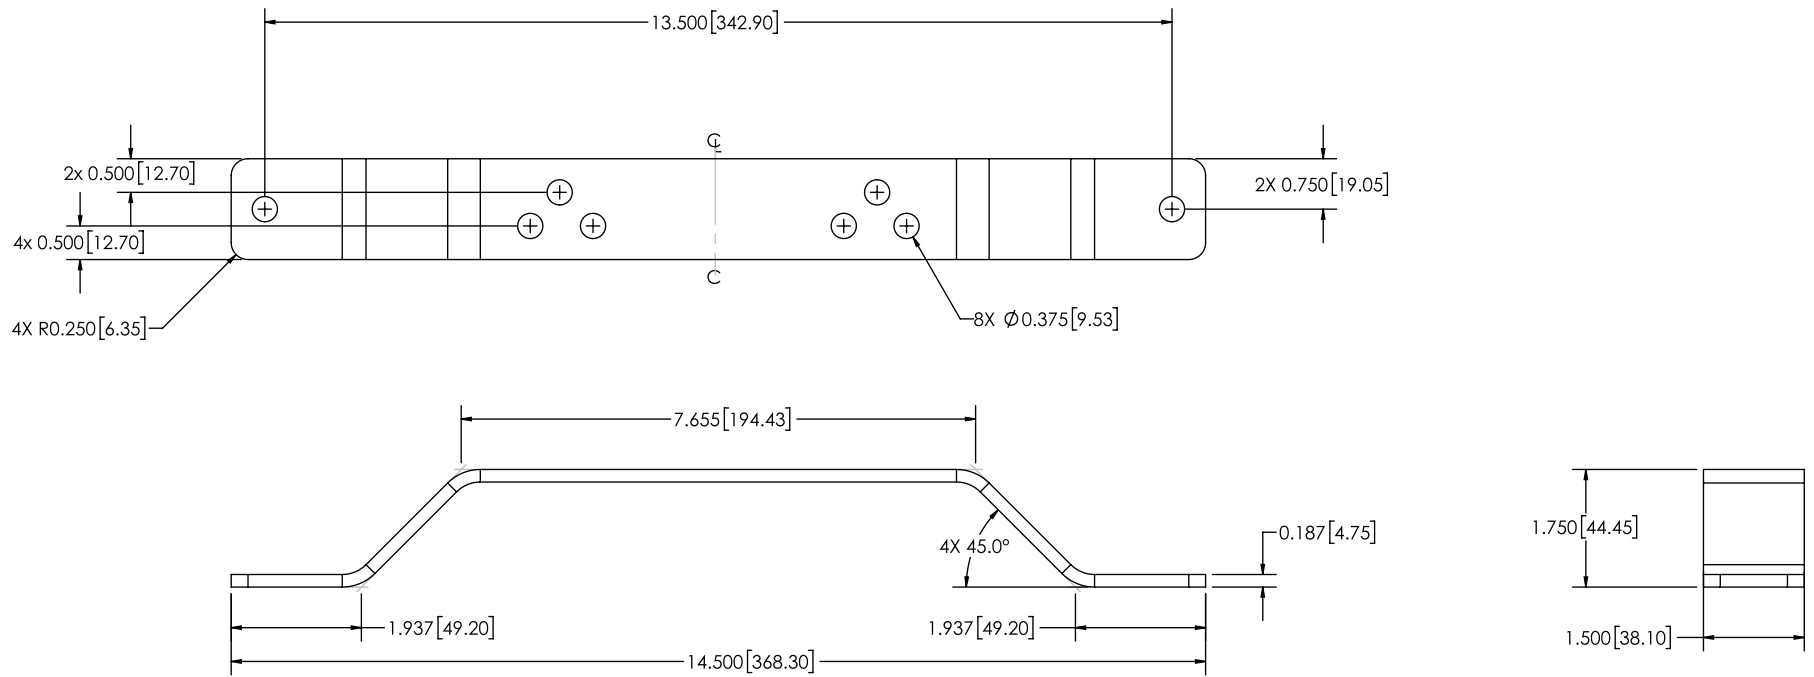

Standard Permanent Mounting Feet

Fits the Pursuit, Defender, 2100, 21TR, RX2700, Triumph, Solex, Excalibur and MX 7000 lightbars and mini bars