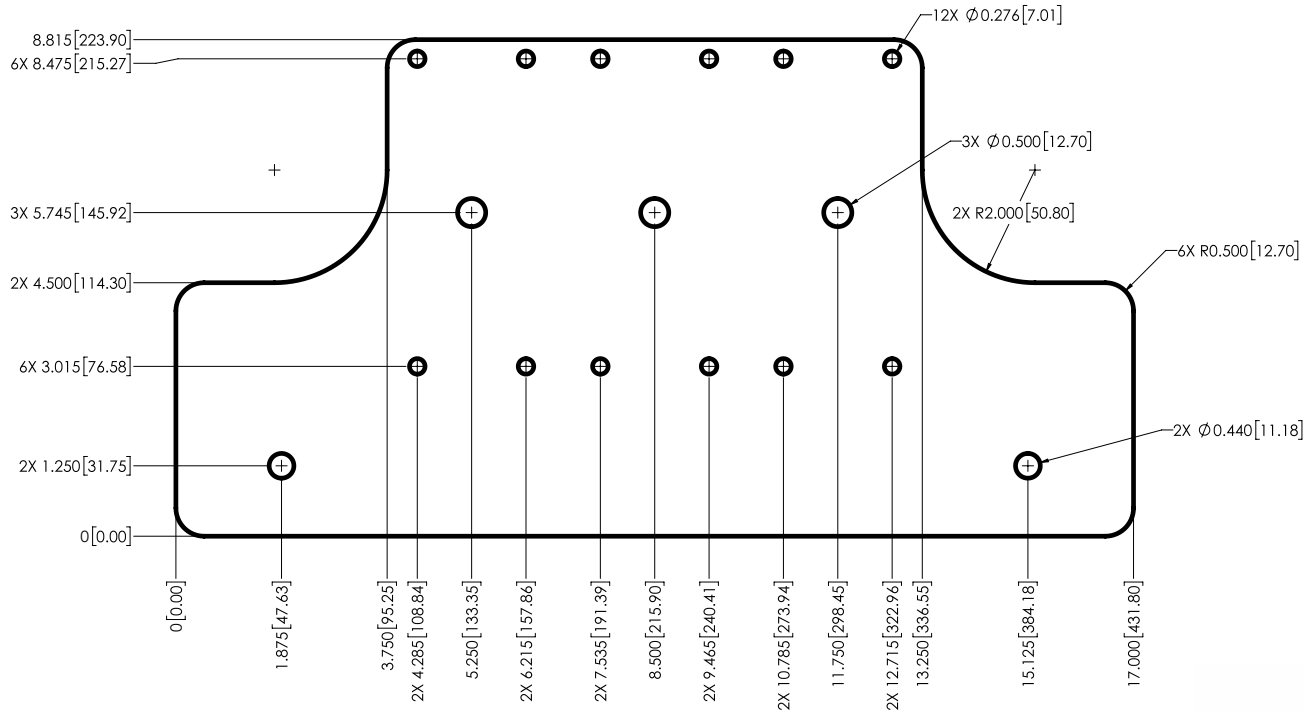

C3100SLV17 SPEAKER MOUNTING BRACKET

C3100 Speaker