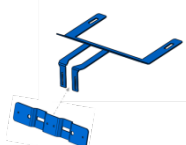

XT3RVM-EXP07
REARVIEW MIRROR
BRACKET

XTOMMNT-TH07
XT3/T-REX OUTSIDE
MIRROR MOUNT

XT3GRL
GRILLE MOUNT LED
BRACKET

TLB-PI
TRUNK LID MOUNT
LED BRACKET

XT3RVMTH07
REARVIEW MIRROR
BRACKET

SNPLBKT
UNIVERSAL VERT.
MOUNT LED BRACKET
(SNOW PLOW)

TLB-CP
TRUNK LID MOUNT
LED BRACKET

TRXRVMCH11
REARVIEW MIRROR
BRACKET

XTOMMNT-CV
XT3/T-REX OUTSIDE
MIRROR MOUNT

TRXOMMNT
T-REX UNIVERSAL
MIRROR MOUNT

TLB-CH11
TRUNK LID MOUNT
LED BRACKET

TRXRVMCP
REARVIEW MIRROR
BRACKET