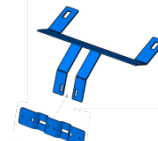

XT3-DL
L-BRACKET 90°

GMBCV
GRILLE MOUNT LED
BRACKET

GMBIMP06
GRILLE MOUNT LED
BRACKET

BPILBKT-CP
B-PILLAR BRACKET
100°

XT3-DL2
L-BRACKET 90° - (2)
LIGHTHEADS

GMBEN07
GRILLE MOUNT LED
BRACKET

GMBPI
GRILLE MOUNT LED
BRACKET

XT3RVM-EXP07
REARVIEW MIRROR
BRACKET

XTOMMNT-TH07
XT3/T-REX OUTSIDE
MIRROR MOUNT

XT3GRL
GRILLE MOUNT LED
BRACKET

TLB-PI
TRUNK LID MOUNT
LED BRACKET

XT3RVMTH07
REARVIEW MIRROR
BRACKET

SNPLBKT
UNIVERSAL VERT.
MOUNT LED BRACKET
(SNOW PLOW)

TLB-CP
TRUNK LID MOUNT
LED BRACKET

TRXRVMCH11
REARVIEW MIRROR
BRACKET

XTOMMNT-CV
XT3/T-REX OUTSIDE
MIRROR MOUNT

TRXOMMNT
T-REX UNIVERSAL
MIRROR MOUNT

TLB-CH11
TRUNK LID MOUNT
LED BRACKET

TRXRVMCP
REARVIEW MIRROR
BRACKET