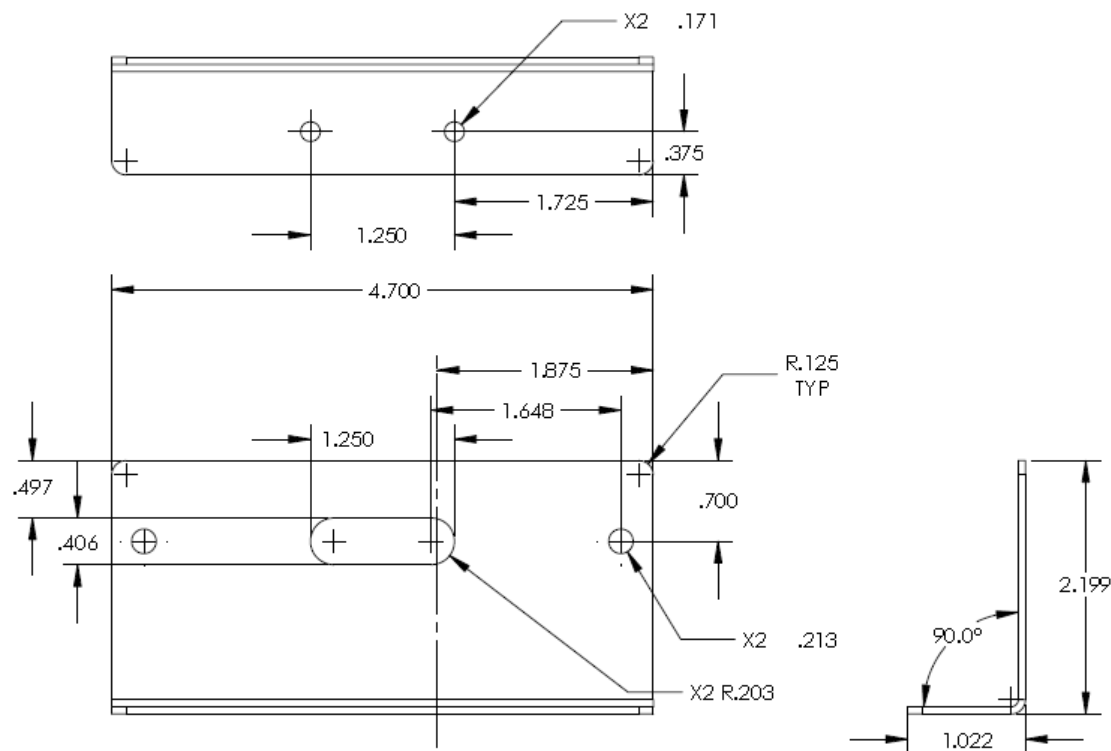

XT4LBKT

L-BRACKET 90°

SUPPORTED LIGHTHEADS

XT4

For Illustrative Purpose Only
Not to Scale

XT4-DL2

L-BRACKET 90° - (2) XT4 STACKED

SUPPORTED LIGHTHEADS