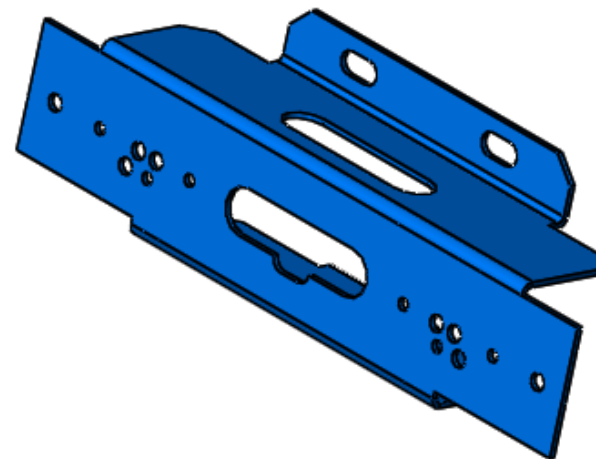

XT4LBKT

L-BRACKET 90°

SUPPORTED LIGHTHEADS

XT4

For Illustrative Purpose Only
Not to Scale

XT4-DL2

L-BRACKET 90° - (2) XT4 STACKED

SUPPORTED LIGHTHEADS

XT4

For Illustrative Purpose Only
Not to Scale

PBH45

45° HORIZONTAL PUSH BUMPER MOUNT

SUPPORTED LIGHTHEADS

XT3

T-REX

XT4

MR6

For Illustrative Purpose Only
Not to Scale

GMBPIU

GRILLE MOUNT LED BRACKET

SUPPORTED LIGHTHEADS

XT3

T-REX

LED X