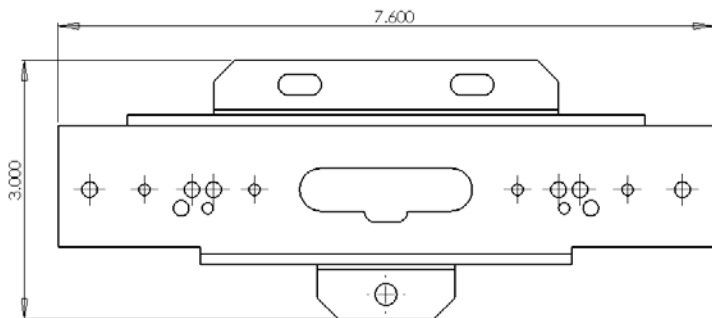

GMBPIU

GRILLE MOUNT LED BRACKET

SUPPORTED LIGHTHEADS

For Illustrative Purpose Only
Not to Scale