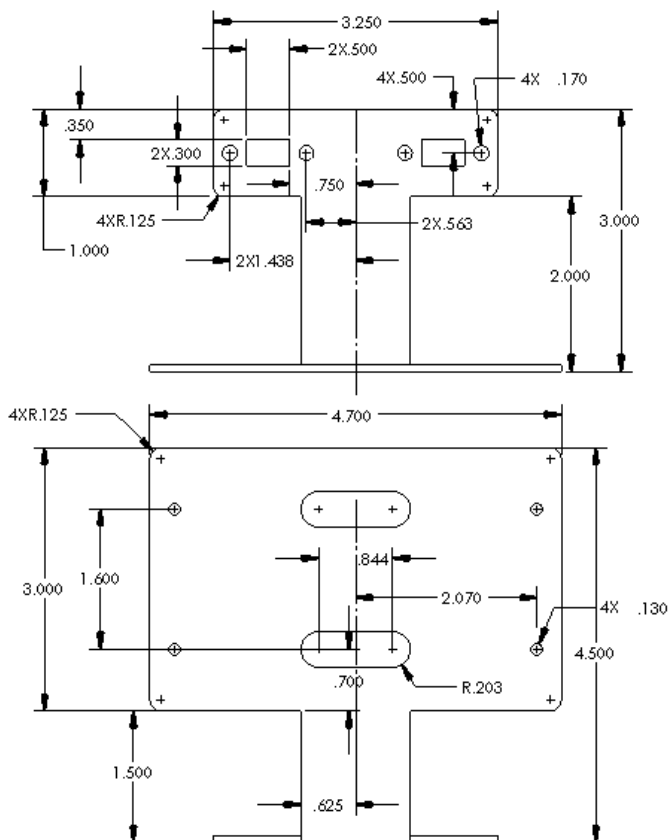

XT4LBKT

L-BRACKET 90°

SUPPORTED LIGHTHEADS

XT4

For Illustrative Purpose Only
Not to Scale

XT4-DL2

L-BRACKET 90° - (2) XT4 STACKED

SUPPORTED LIGHTHEADS

XT4

For Illustrative Purpose Only
Not to Scale

PBH45

45° HORIZONTAL PUSH BUMPER MOUNT

SUPPORTED LIGHTHEADS

XT3

T-REX

XT4