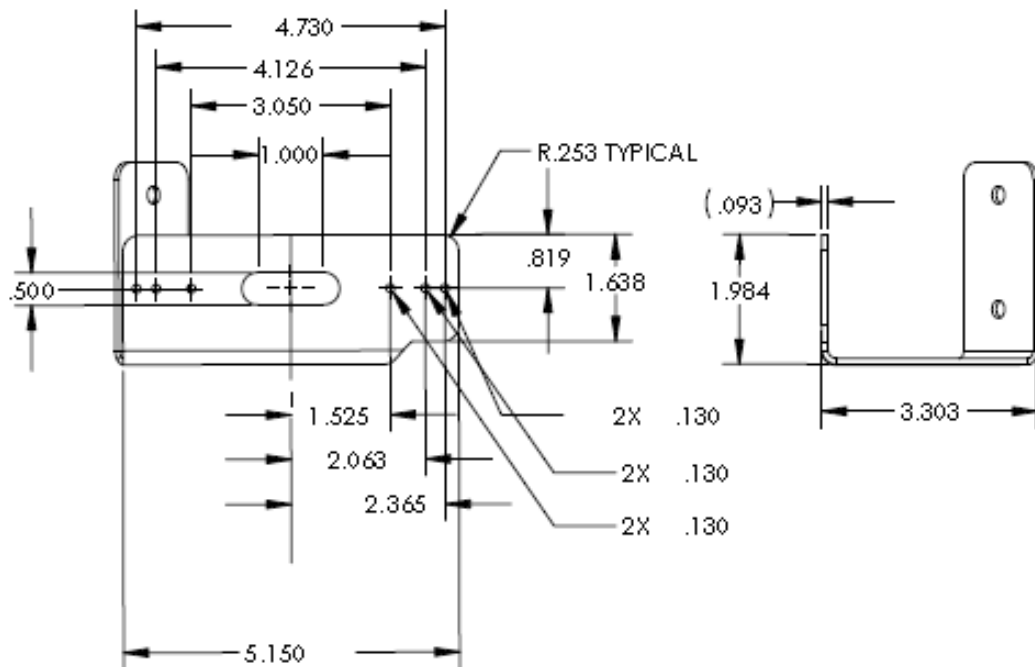

PBH45

45° HORIZONTAL PUSH BUMPER MOUNT

SUPPORTED LIGHTHEADS

For Illustrative Purpose Only
Not to Scale