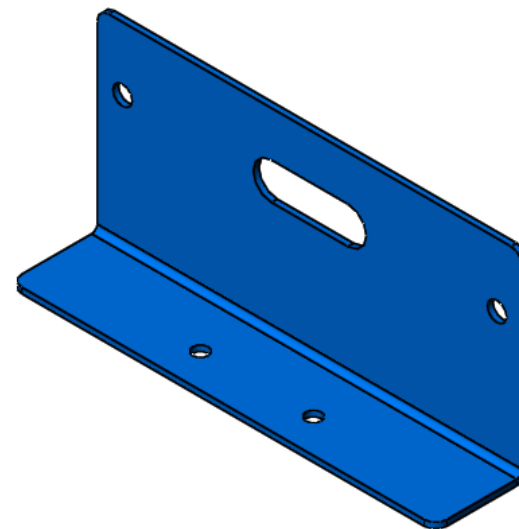

XT4LBKT

L-BRACKET 90°

SUPPORTED LIGHTHEADS

XT4

For Illustrative Purpose Only
Not to Scale

XT4-DL2

L-BRACKET 90° - (2) XT4 STACKED

SUPPORTED LIGHTHEADS

XT4

For Illustrative Purpose Only
Not to Scale

PBH45

45° HORIZONTAL PUSH BUMPER MOUNT

SUPPORTED LIGHTHEADS

XT3

T-REX

XT4